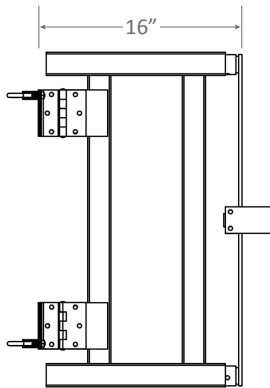

U-GATE SELF-CLOSING SAFETY GATE

Features:

- 16" to 40" adjustability, no additional parts required
- Mounts to square or round tubing up to 1.5" diameter
- Opens either inward or outward
- Mounts on left-hand or right-hand side
- Aluminum construction
- Powder coat yellow finish

U-GATE			
Tri-Arc Model #	Gate Width	Gate Height	Overall Width
SGR-UAG	16" to 40"	25.25"	18.25" to 42.25"

U-Gate Minimum Width - Top View

U-Gate Maximum Width - Top View

U-Gate Minimum Width - Front View

U-Gate Maximum Width - Front View