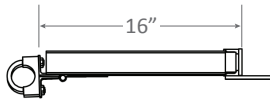

U-GATE SELF-CLOSING SAFETY GATE

Features:

- 16" to 40" adjustability, no additional parts required
- Mounts to square or round tubing up to 1.5" diameter
- Opens either inward or outward
- Mounts on left-hand or right-hand side
- Aluminum construction
- Powder coat yellow finish

U-GATE			
Tri-Arc Model #	Gate Width	Gate Height	Overall Width
SGR-UAG	16" to 40"	25.25"	18.25" to 42.25"

U-Gate Minimum Width - Top View

U-Gate Maximum Width - Top View

U-Gate Minimum Width - Front View

U-Gate Maximum Width - Front View