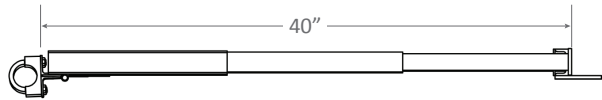

U-GATE SELF-CLOSING SAFETY GATE

Features:

- 16" to 40" adjustability, no additional parts required
- Mounts to square or round tubing up to 1.5" diameter
- Opens either inward or outward
- Mounts on left-hand or right-hand side
- Aluminum construction
- Powder coat yellow finish

U-GATE			
Tri-Arc Model #	Gate Width	Gate Height	Overall Width
SGR-UAG	16" to 40"	25.25"	18.25" to 42.25"

U-Gate Minimum Width - Top View

U-Gate Maximum Width - Top View

U-Gate Minimum Width - Front View

U-Gate Maximum Width - Front View