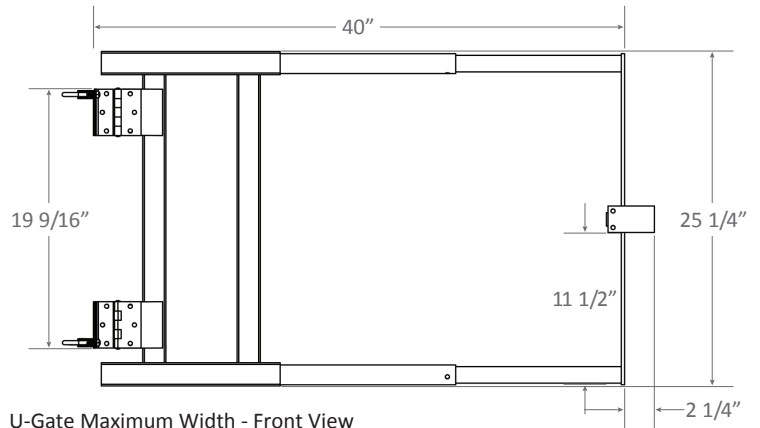

U-GATE SELF-CLOSING SAFETY GATE

Features:

- 16" to 40" adjustability, no additional parts required
- Mounts to square or round tubing up to 1.5" diameter
- Opens either inward or outward
- Mounts on left-hand or right-hand side
- Aluminum construction
- Powder coat yellow finish

U-GATE			
Tri-Arc Model #	Gate Width	Gate Height	Overall Width
SGR-UAG	16" to 40"	25.25"	18.25" to 42.25"

U-Gate Minimum Width - Top View

U-Gate Maximum Width - Top View

U-Gate Minimum Width - Front View

U-Gate Maximum Width - Front View