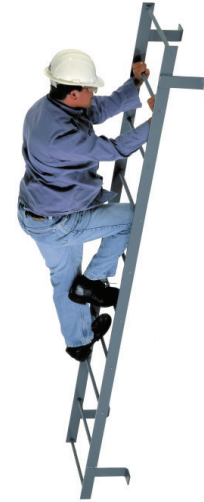

FIXED STEEL LADDER

Features:

- Side rails 2-1/2" x 3/8" flat bar
- Solid round 3/4" rungs
- 12" Spacing between rungs
- 18" Ladder width
- 42" Guardrails on Walk-Thru models
- Powder coat gray finish
- Complies with applicable OSHA & ANSI standards

Cage / Walk-Thru

Without Cage / Standard

FIXED STEEL LADDER

WITH CAGE				WITHOUT CAGE			
STANDARD	WALK-THRU	# of Rungs	Length top to bottom rung	STANDARD	WALK-THRU	# of Rungs	Length top to bottom rung
Tri-Arc Model #	Tri-Arc Model #			Tri-Arc Model #	Tri-Arc Model #		
WLFC1111	WLFC1211	11	10'	WLFS0104	WLFS0204	4	3'
WLFC1112	WLFC1212	12	11'	WLFS0105	WLFS0205	5	4'
WLFC1113	WLFC1213	13	12'	WLFS0106	WLFS0206	6	5'
WLFC1114	WLFC1214	14	13'	WLFS0107	WLFS0207	7	6'
WLFC1115	WLFC1215	15	14'	WLFS0108	WLFS0208	8	7'
WLFC1116	WLFC1216	16	15'	WLFS0109	WLFS0209	9	8'
WLFC1117	WLFC1217	17	16'	WLFS0110	WLFS0210	10	9'
WLFC1118	WLFC1218	18	17'	WLFS0111	WLFS0211	11	10'
WLFC1119	WLFC1219	19	18'	WLFS0112	WLFS0212	12	11'
WLFC1120	WLFC1220	20	19'	WLFS0113	WLFS0213	13	12'
WLFC1121	WLFC1221	21	20'	WLFS0114	WLFS0214	14	13'
WLFC1122	WLFC1222	22	21'	WLFS0115	WLFS0215	15	14'
WLFC1123	WLFC1223	23	22'	WLFS0116	WLFS0216	16	15'
WLFC1124	WLFC1224	24	23'	WLFS0117	WLFS0217	17	16'
WLFC1125	WLFC1225	25	24'	WLFS0118	WLFS0218	18	17'
WLFC1126	WLFC1226	26	25'	WLFS0119	WLFS0219	19	18'
WLFC1127	WLFC1227	27	26'	WLFS0120	WLFS0220	20	19'
WLFC1128	WLFC1228	28	27'				
WLFC1129	WLFC1229	29	28'				
WLFC1130	WLFC1230	30	29'				

FIXED LADDER ACCESS RESTRICTION OPTIONS

Guard Door closes off entry onto a fixed ladder. Cage Door closes off entry at bottom of cage.

Guard Door OPFS03

Cage Door OPFS04